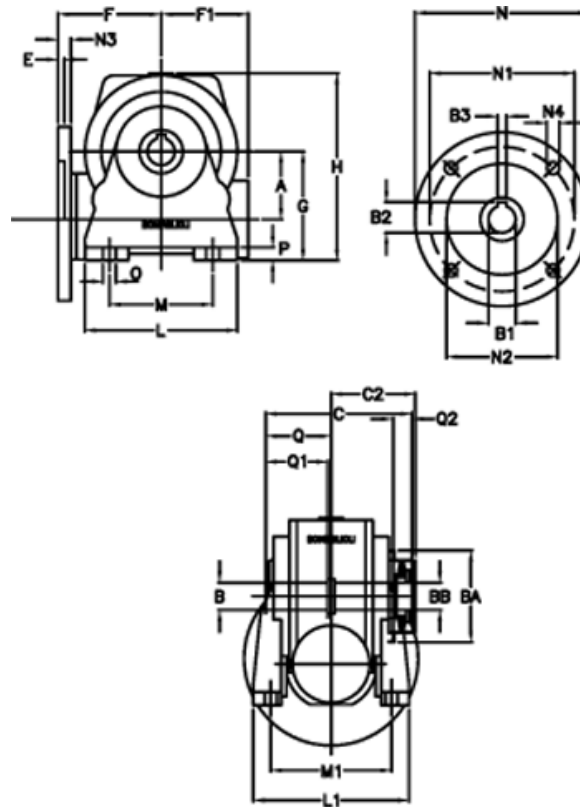

# Data Sheet

Article number: 390204400712736

Description: Worm Gear with Torque Limiter  
VF 44-L2-N-7-P71B5

## Measures

a = 44.60	C2 = 48	L1 = 98	O = 8.5
B = 18	Description = VF 44N-xx-71B5	m = 52	P = 10
B1 E7 = 14	E = 2.0	M1 = 81.0	Q = 32.0
B2 = 16.3	F = 65	N = 160	Q1 = 32
B3 H9 = 5	F1 = 54	N1 = 130	Q2 = 12
BA = 40	g = 72	N2 = 110	
BB H7 = 11	H = 124.5	N3 = 10.5	
C = 79	L = 90	N4 = 9,5	